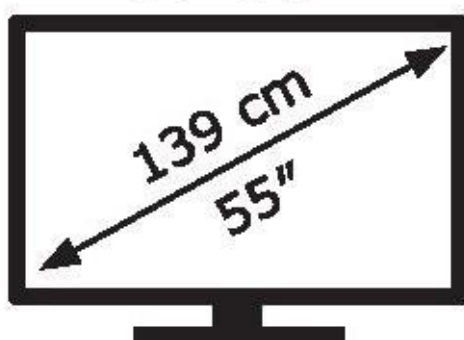

ENERGY

LG Electronics

55NANO783QA

84 kWh/1000h

ABCDEF**G**

122 kWh/1000h

3840 px

2160 px